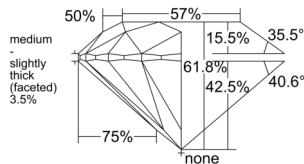

GIA®

FACSIMILE

GIA REPORT

7536784612

Verify this report at GIA.edu

GIA NATURAL DIAMOND DOSSIER®

October 31, 2025
GIA Report Number 7536784612
Shape and Cutting Style ..... Round Brilliant
Measurements ..... 5.19 - 5.22 x 3.22 mm

GRADING RESULTS

Carat Weight ..... 0.54 carat
Color Grade ..... D
Clarity Grade VVS2
Cut Grade ..... Excellent

ADDITIONAL GRADING INFORMATION

Polish ..... Excellent
Symmetry ..... Excellent
Fluorescence ..... Strong Blue
Clarity Characteristics ..... Pinpoint, Cloud
Inscription(s): GIA 7536784612

PROPORTIONS

Profile to actual proportions