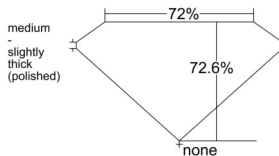

GIA®

FACSIMILE

GIA REPORT 7536763838

Verify this report at GIA.edu

GIA NATURAL DIAMOND DOSSIER®

October 24, 2025
GIA Report Number 7536763838
Shape and Cutting Style ..... Square Modified Brilliant
Measurements ..... 4.51 x 4.50 x 3.27 mm

GRADING RESULTS

Carat Weight ..... 0.55 carat
Color Grade I
Clarity Grade SI1

ADDITIONAL GRADING INFORMATION

Polish ..... Excellent
Symmetry ..... Excellent
Fluorescence ..... None
Clarity Characteristics..... Crystal, Feather
Inscription(s): GIA 7536763838

PROPORTIONS

Profile not to actual proportions

GRADING SCALES

GIA COLOR SCALE		GIA CLARITY SCALE			
COLORLESS	D	VERY VERY SLIGHTLY INCLUDED	FLAWLESS		
	E		INTERNALLY FLAWLESS		
	F		VVS₁		
	G		VVS₂		
	H		VS₁		
	I		VS₂		
	NEAR COLORLESS	J	SLIGHTLY INCLUDED	SI₁	
		K		SI₂	
		L		I₁	
		FAINT	M	INCLUDED	I₂
N			I₃		
O					
VERT LIGHT	P				
	Q				
	R				
	LIGHT	S			
		T			
		U			
V					
W					
X					
Y					
Z