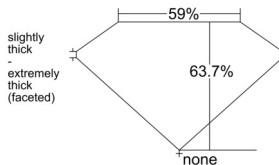

GIA®

FACSIMILE

GIA REPORT 7536741178

Verify this report at GIA.edu

GIA NATURAL DIAMOND DOSSIER®

November 06, 2025
GIA Report Number 7536741178
Shape and Cutting Style ..... Heart Brilliant
Measurements ..... 5.11 x 6.14 x 3.91 mm

GRADING RESULTS

Carat Weight ..... 0.74 carat
Color Grade ..... D
Clarity Grade VS1

ADDITIONAL GRADING INFORMATION

Polish ..... Excellent
Symmetry ..... Very Good
Fluorescence ..... None
Clarity Characteristics..... Crystal, Cloud, Needle, Pinpoint
Inscription(s): GIA 7536741178

PROPORTIONS

Profile not to actual proportions

GRADING SCALES

GIA COLOR SCALE		GIA CLARITY SCALE			
COLORLESS	D	VERY VERY SLIGHTLY INCLUDED	FLAWLESS		
	E		INTERNALLY FLAWLESS		
	F		VS₁		
	NEAR COLORLESS	G	VERY SLIGHTLY INCLUDED	VS₂	
		H		VS₁	
		FAINT	I	SLIGHTLY INCLUDED	VS₂
			J		SI₁
			K		SI₂
	LIGHT	L	INCLUDED	I₁	
		M		I₂	
N		I₃			
O					
P					
Q					
R