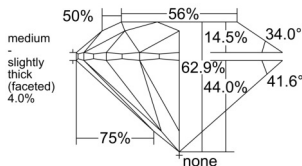

GIA®

FACSIMILE

GIA NATURAL DIAMOND DOSSIER®

October 15, 2025
GIA Report Number 7536737240
Shape and Cutting Style ..... Round Brilliant
Measurements ..... 5.90 - 5.94 x 3.72 mm

GRADING RESULTS

Carat Weight ..... 0.80 carat
Color Grade ..... H
Clarity Grade S11
Cut Grade ..... Excellent

ADDITIONAL GRADING INFORMATION

Polish ..... Excellent
Symmetry ..... Excellent
Fluorescence ..... Faint
Clarity Characteristics..... Cloud
Inscription(s): GIA 7536737240

GIA REPORT 7536737240

Verify this report at GIA.edu

PROPORTIONS

Profile to actual proportions