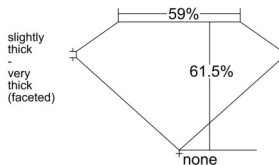

GIA®

FACSIMILE

GIA REPORT 7536729488

Verify this report at GIA.edu

GIA NATURAL DIAMOND DOSSIER®

October 15, 2025
GIA Report Number 7536729488
Shape and Cutting Style ..... Heart Brilliant
Measurements ..... 5.12 x 6.03 x 3.71 mm

GRADING RESULTS

Carat Weight ..... 0.70 carat
Color Grade ..... H
Clarity Grade ..... Internally Flawless

ADDITIONAL GRADING INFORMATION

Polish ..... Excellent
Symmetry ..... Excellent
Fluorescence ..... None
Clarity Characteristics... Surface Graining, Minor Details of Polish
Inspection(s): GIA 7536729488

PROPORTIONS

Profile not to actual proportions

GRADING SCALES

GIA COLOR SCALE		GIA CLARITY SCALE	
NEAR COLORLESS	D	VERY VERY SLIGHTLY INCLUDED	FLAWLESS
	E		INTERNALLY FLAWLESS
	F		VVS₁
	G		VVS₂
	H		VS₁
	I		VS₂
	J		SI₁
	K		SI₂
	L		I₁
	M		I₂
FAINT	N	SLIGHTLY INCLUDED	I₃
	O		
	P		
	Q		
VERY LIGHT	R		
	S		
	T		
	U		
	V		
	W		
LIGHT	X		
	Y		
	Z