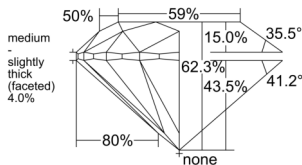

GIA®

FACSIMILE

GIA REPORT 7536725935

Verify this report at GIA.edu

GIA NATURAL DIAMOND DOSSIER®

October 13, 2025
GIA Report Number 7536725935
Shape and Cutting Style ..... Round Brilliant
Measurements ..... 5.21 - 5.23 x 3.25 mm

GRADING RESULTS

Carat Weight ..... 0.55 carat
Color Grade ..... H
Clarity Grade VS1
Cut Grade ..... Excellent

ADDITIONAL GRADING INFORMATION

Polish ..... Excellent
Symmetry ..... Excellent
Fluorescence ..... None
Clarity Characteristics..... Crystal, Cloud, Needle, Pinpoint
Inspection(s): GIA 7536725935

PROPORTIONS

GRADING SCALES

GIA COLOR SCALE

COLOURLESS	D
	E
	F
	G
	H
	I
	J
NEAR COLOURLESS	K
	L
FAIN	M
	N
	O
	P
	Q
VERY LIGHT	R
	S
	T
	U
	V
	W
	X
	Y
LIGHT	Z

GIA CLARITY SCALE

FLAWLESS	INTERNAL FLAWLESS	
		FLAWLESS
VERY VERY SLIGHTLY INCLUDED	VVS₁	
VERY SLIGHTLY INCLUDED	VVS₂	
SLIGHTLY INCLUDED	VS₁	
	VS₂	
INCLUDED	SI₁	
	SI₂	
INCLUDED	I₁	
	I₂	
	I₃	

GIA CUT SCALE

EXCELLENT
VERY GOOD
GOOD
FAIR
POOR