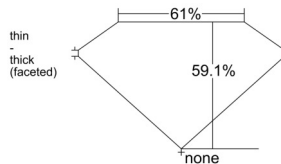

GIA®

FACSIMILE

GIA REPORT

7536718788

Verify this report at GIA.edu

GIA NATURAL DIAMOND DOSSIER®

October 13, 2025
GIA Report Number **7536718788**
Shape and Cutting Style ..... **Heart Brilliant**
Measurements ..... **5.57 x 6.47 x 3.82 mm**

GRADING RESULTS

Carat Weight ..... **0.81 carat**
Color Grade ..... **G**
Clarity Grade **VS1**

ADDITIONAL GRADING INFORMATION

Polish ..... **Excellent**
Symmetry ..... **Excellent**
Fluorescence ..... **Faint**
Clarity Characteristics..... **Crystal, Needle, Cloud, Pinpoint**
Inscription(s): **GIA 7536718788**

PROPORTIONS

Profile not to actual proportions

GRADING SCALES

GIA COLOR SCALE		GIA CLARITY SCALE				
COLORLESS	D	VERY VERY SLIGHTLY INCLUDED	FLAWLESS			
	E		INTERNALLY FLAWLESS			
	F		VVS₁			
	G					
	NEAR COLORLESS		H	VVS₂		
			I			
	FAINT		J	VERY SLIGHTLY INCLUDED	VS₁	
			K		VS₂	
			L		SLIGHTLY INCLUDED	SI₁
			M	SI₂		
N		INCLUDED	I₁			
O			I₂			
P	I₃					
LIGHT	Q					
	R					
	S					
	T					
	U					
	V					
W						
X						
Y						
Z