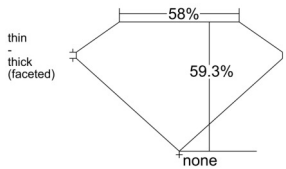

GIA®

FACSIMILE

GIA REPORT

7536718485

Verify this report at GIA.edu

GIA NATURAL DIAMOND DOSSIER®

October 13, 2025
GIA Report Number 7536718485
Shape and Cutting Style ..... Heart Brilliant
Measurements ..... 4.97 x 5.62 x 3.33 mm

GRADING RESULTS

Carat Weight ..... 0.53 carat
Color Grade ..... E
Clarity Grade VS2

ADDITIONAL GRADING INFORMATION

Polish ..... Excellent
Symmetry ..... Excellent
Fluorescence ..... Medium Blue
Clarity Characteristics.. Crystal, Cloud, Feather, Indented Natural
Inscription(s): GIA 7536718485

PROPORTIONS

Profile not to actual proportions

GRADING SCALES

GIA COLOR SCALE		GIA CLARITY SCALE			
COLORLESS	D	VERY VERY SLIGHTLY INCLUDED	FLAWLESS		
	E		INTERNALLY FLAWLESS		
	F	VERY SLIGHTLY INCLUDED	VVS₁		
	G		VVS₂		
	H		VS₁		
	NEAR COLORLESS	I	SLIGHTLY INCLUDED	VS₂	
		J		SI₁	
		FAINT	K	INCLUDED	SI₂
			L		I₁
			M		I₂
VERT LIGHT	N	LIGHT	I₃		
	O				
	P				
	Q				
	R