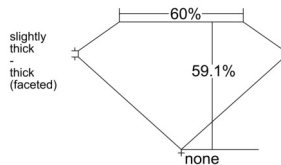

GIA®

FACSIMILE

GIA REPORT

7536651390

Verify this report at GIA.edu

GIA NATURAL DIAMOND DOSSIER®

October 08, 2025
GIA Report Number 7536651390
Shape and Cutting Style ..... Heart Brilliant
Measurements ..... 5.74 x 6.80 x 4.02 mm

GRADING RESULTS

Carat Weight ..... 0.90 carat
Color Grade ..... G
Clarity Grade VVS1

ADDITIONAL GRADING INFORMATION

Polish ..... Excellent
Symmetry ..... Excellent
Fluorescence ..... None
Clarity Characteristics..... Pinpoint, Internal Graining, Feather
Inspection(s): GIA 7536651390

PROPORTIONS

Profile not to actual proportions

GRADING SCALES

GIA COLOR SCALE		GIA CLARITY SCALE	
COLORLESS	D	VERY VERY SLIGHTLY INCLUDED	FLAWLESS
	E		INTERNALLY FLAWLESS
	F		VVS₁
	G		VVS₂
	H		VS₁
	I		VS₂
	J		SI₁
	K		SI₂
	L		I₁
	M		I₂
NEAR COLORLESS	N	SLIGHTLY INCLUDED	I₃
	O		
	P		
	Q		
FAINT	R		
	S		
	T		
	U		
VERT LIGHT	V		
	W		
	X		
	Y		
LIGHT	Z