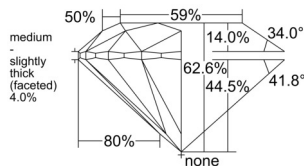

GIA®

FACSIMILE

GIA REPORT 7536623279

Verify this report at GIA.edu

GIA NATURAL DIAMOND DOSSIER®

October 06, 2025
GIA Report Number 7536623279
Shape and Cutting Style ..... Round Brilliant
Measurements ..... 5.36 - 5.40 x 3.37 mm

GRADING RESULTS

Carat Weight ..... 0.60 carat
Color Grade ..... H
Clarity Grade S11
Cut Grade ..... Excellent

ADDITIONAL GRADING INFORMATION

Polish ..... Excellent
Symmetry ..... Excellent
Fluorescence ..... None
Clarity Characteristics ..... Crystal
Inscription(s): GIA 7536623279

PROPORTIONS

Profile to actual proportions

GRADING SCALES

GIA COLOR SCALE

COLOURESS	D
	E
	F
	G
	H
	I
	J
NEAR COLOURESS	K
	L
FANIT	M
	N
	O
	P
VERY LIGHT	Q
	R
	S
	T
	U
	V
	W
	X
	Y
LIGHT	Z

GIA CLARITY SCALE

FLAWLESS	VERY VERY SLIGHTLY INCLUDED	VS₁	VS₂	SI₁	SI₂	I₁	I₂	I₃	
									VERY SLIGHTLY INCLUDED
INTERNALLY FLAWLESS									

GIA CUT SCALE

EXCELLENT
VERY GOOD
GOOD
FAIR
POOR