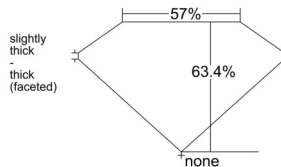

GIA®

FACSIMILE

GIA REPORT

7536584463

Verify this report at GIA.edu

GIA NATURAL DIAMOND DOSSIER®

September 30, 2025
GIA Report Number 7536584463
Shape and Cutting Style ..... Oval Brilliant
Measurements ..... 6.47 x 4.45 x 2.82 mm

GRADING RESULTS

Carat Weight ..... 0.52 carat
Color Grade ..... G
Clarity Grade VS1

ADDITIONAL GRADING INFORMATION

Polish ..... Excellent
Symmetry ..... Very Good
Fluorescence ..... None
Clarity Characteristics..... Cloud, Feather, Needle
Inscription(s): GIA 7536584463

PROPORTIONS

Profile not to actual proportions

GRADING SCALES

GIA COLOR SCALE		GIA CLARITY SCALE	
COLORLESS	D	VERY VERY SLIGHTLY INCLUDED	FLAWLESS
	E		INTERNALLY FLAWLESS
	F		VVS₁
	G		VVS₂
	H		VS₁
	I		VS₂
	J		SI₁
	K		SI₂
	L		I₁
	M		I₂
NEAR COLORLESS	N	SLIGHTLY INCLUDED	I₃
	O		
	P		
	Q		
	R		
FAINT	S		
	T		
	U		
	V		
	W		
VERT LIGHT	X		
	Y		
	Z