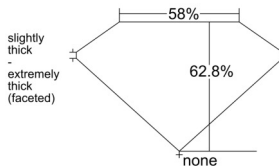

GIA®

FACSIMILE

GIA REPORT 7536568446

Verify this report at GIA.edu

GIA NATURAL DIAMOND DOSSIER®

September 26, 2025
GIA Report Number 7536568446
Shape and Cutting Style ..... Pear Brilliant
Measurements ..... 7.28 x 4.66 x 2.93 mm

GRADING RESULTS

Carat Weight ..... 0.60 carat
Color Grade ..... D
Clarity Grade VS2

ADDITIONAL GRADING INFORMATION

Polish ..... Excellent
Symmetry ..... Very Good
Fluorescence ..... Faint
Clarity Characteristics..... Crystal, Cloud
Inspection(s): GIA 7536568446

PROPORTIONS

Profile not to actual proportions

GRADING SCALES

GIA COLOR SCALE		GIA CLARITY SCALE		
COLORLESS	D	VERY VERY SLIGHTLY INCLUDED	FLAWLESS	
	E		INTERNALLY FLAWLESS	
	F		VS₁	
	G		VS₂	
	NEAR COLORLESS	H	VERY SLIGHTLY INCLUDED	VS₁
		I		VS₂
		J	SLIGHTLY INCLUDED	S₁
		K		S₂
		L		I₁
		M		I₂
FAINT	N	INCLUDED	I₃	
	O			
	P			
	Q			
	R			
	S			
VERT LIGHT	T			
	U			
	V			
	W			
	X			
	Y			
LIGHT	Z