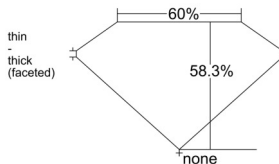

GIA®

FACSIMILE

GIA REPORT 7536552823

Verify this report at GIA.edu

GIA NATURAL DIAMOND DOSSIER®

September 26, 2025
GIA Report Number 7536552823
Shape and Cutting Style ..... Heart Brilliant
Measurements ..... 5.11 x 5.84 x 3.40 mm

GRADING RESULTS

Carat Weight ..... 0.61 carat
Color Grade ..... D
Clarity Grade VS2

ADDITIONAL GRADING INFORMATION

Polish ..... Excellent
Symmetry ..... Very Good
Fluorescence ..... None
Clarity Characteristics ..... Crystal
Inscription(s): GIA 7536552823

PROPORTIONS

Profile not to actual proportions

GRADING SCALES

GIA COLOR SCALE		GIA CLARITY SCALE	
COLORLESS	D	VERY VERY SLIGHTLY INCLUDED	FLAWLESS
	E		INTERNALLY FLAWLESS
	F		VVS₁
	G		VVS₂
	H		VS₁
	I		VS₂
	J		SI₁
	K		SI₂
	L		I₁
	M		I₂
NEAR COLORLESS	N	SLIGHTLY INCLUDED	I₃
	O		
	P		
	Q		
FAINT	R		
	S		
	T		
	U		
VERT LIGHT	V		
	W		
	X		
	Y		
LIGHT	Z