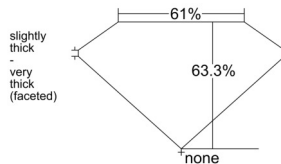

GIA®

FACSIMILE

GIA REPORT

7536471076

Verify this report at GIA.edu

GIA NATURAL DIAMOND DOSSIER®

September 20, 2025
GIA Report Number 7536471076
Shape and Cutting Style ..... Pear Brilliant
Measurements ..... 7.70 x 4.97 x 3.14 mm

GRADING RESULTS

Carat Weight ..... 0.72 carat
Color Grade ..... G
Clarity Grade ..... Internally Flawless

ADDITIONAL GRADING INFORMATION

Polish ..... Excellent
Symmetry ..... Excellent
Fluorescence ..... Faint
Clarity Characteristics ..... Minor Details of Polish
Inscription(s): GIA 7536471076

PROPORTIONS

Profile not to actual proportions

GRADING SCALES

GIA COLOR SCALE		GIA CLARITY SCALE			
COLORLESS	D	VERY VERY SLIGHTLY INCLUDED	FLAWLESS		
	E		INTERNALLY FLAWLESS		
	F		VVS₁		
	NEAR COLORLESS	G	VVS₂		
		H	VERY SLIGHTLY INCLUDED	VS₁	
		I		VS₂	
		FAINT	J	SLIGHTLY INCLUDED	SI₁
			K		SI₂
	L		INCLUDED		I₁
	M			I₂	
VERT LIGHT	N		INCLUDED	I₃	
	O				
	P				
	Q				
	R				
LIGHT	S				
	T				
	U				
	V				
	W				
X					
Y					
Z