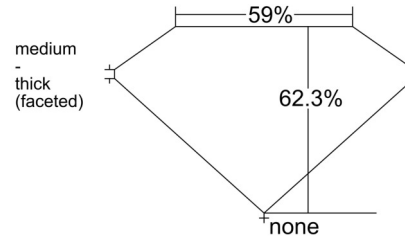

Verify this report at GIA.edu

FACSIMILE

This is a digital representation of the original GIA Report. This representation might not be accepted in lieu of the original GIA Report in certain circumstances. The original GIA Report includes certain security features which are not reproducible on this facsimile.

GIA NATURAL DIAMOND GRADING REPORT

September 18, 2025

GIA Report Number *****51187

Shape and Cutting Style ..... Oval Brilliant

Measurements ..... 9.56 x 6.71 x 4.18 mm

GRADING RESULTS

Carat Weight ..... 1.70 carat

Color Grade ..... G

Clarity Grade SI2

ADDITIONAL GRADING INFORMATION

Polish ..... Excellent

Symmetry ..... Excellent

Fluorescence ..... None

Inscription(s): GIA *****51187

Comments: Additional pinpoints are not shown. Clouds are not shown.

PROPORTIONS

Profile not to actual proportions