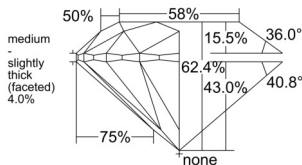

GIA®

FACSIMILE

GIA REPORT 7536442859

Verify this report at GIA.edu

GIA NATURAL DIAMOND DOSSIER®

October 06, 2025
GIA Report Number 7536442859
Shape and Cutting Style ..... Round Brilliant
Measurements ..... 5.09 - 5.12 x 3.18 mm

GRADING RESULTS

Carat Weight ..... 0.52 carat
Color Grade I
Clarity Grade S11
Cut Grade ..... Excellent

ADDITIONAL GRADING INFORMATION

Polish ..... Excellent
Symmetry ..... Excellent
Fluorescence ..... None
Clarity Characteristics ..... Crystal, Cloud
Inscription(s): GIA 7536442859

PROPORTIONS

GRADING SCALES

GIA COLOR SCALE

COLORESS	D
	E
	F
	G
	H
	I
	J
NEAR COLORESS	K
	L
FAIN	M
	N
	O
	P
VERY LIGHT	R
	S
	T
	U
	V
	W
	X
	Y
LIGHT	Z

GIA CLARITY SCALE

FLAWLESS	INTERNAL FLAWLESS	
		EXCELLENT
VERY VERY SLIGHTLY INCLUDED	VVS₁	VERY GOOD
VERY SLIGHTLY INCLUDED	VVS₂	
SLIGHTLY INCLUDED	VS₁	GOOD
	VS₂	
INCLUDED	SI₁	FAIR
	SI₂	
INCLUDED	I₁	POOR
	I₂	
	I₃