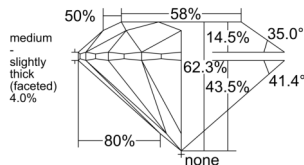

GIA®

FACSIMILE

GIA REPORT

7536423157

Verify this report at GIA.edu

GIA NATURAL DIAMOND DOSSIER®

September 13, 2025
GIA Report Number 7536423157
Shape and Cutting Style ..... Round Brilliant
Measurements ..... 5.29 - 5.31 x 3.30 mm

GRADING RESULTS

Carat Weight ..... 0.57 carat
Color Grade ..... H
Clarity Grade VS1
Cut Grade ..... Excellent

ADDITIONAL GRADING INFORMATION

Polish ..... Excellent
Symmetry ..... Excellent
Fluorescence ..... None
Clarity Characteristics ..... Cloud, Pinpoint
Inscription(s): GIA 7536423157

PROPORTIONS

GRADING SCALES

GIA COLOR SCALE

COLORLESS	D
	E
	F
	G
	H
	I
	J
NEAR COLORLESS	K
	L
Faint	M
	N
	O
	P
Very Light	Q
	R
	S
	T
	U
	V
Light	W
	X
	Y
	Z

GIA CLARITY SCALE

FLAWLESS	INTERNAL FLAWLESS	
		FLAWLESS
VERY VERY SLIGHTLY INCLUDED	VVS₁	
	VVS₂	
VERY SLIGHTLY INCLUDED	VS₁	
	VS₂	
SLIGHTLY INCLUDED	SI₁	
	SI₂	
INCLUDED	I₁	
	I₂	
	I₃	

GIA CUT SCALE

EXCELLENT
VERY GOOD
GOOD
FAIR
POOR