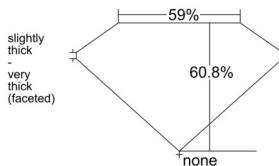

GIA®

FACSIMILE

GIA REPORT 7536421544

Verify this report at GIA.edu

GIA NATURAL DIAMOND DOSSIER®

September 15, 2025
GIA Report Number 7536421544
Shape and Cutting Style ..... Heart Brilliant
Measurements ..... 5.19 x 6.18 x 3.76 mm

GRADING RESULTS

Carat Weight ..... 0.72 carat
Color Grade ..... G
Clarity Grade VS1

ADDITIONAL GRADING INFORMATION

Polish ..... Excellent
Symmetry ..... Excellent
Fluorescence ..... Faint
Clarity Characteristics ..... Cloud
Inscription(s): GIA 7536421544

PROPORTIONS

Profile not to actual proportions

GRADING SCALES

GIA COLOR SCALE		GIA CLARITY SCALE	
COLORLESS	D	VERY VERY SLIGHTLY INCLUDED	FLAWLESS
	E		INTERNALLY FLAWLESS
	F		VVS₁
	G		VVS₂
	H		VS₁
	I		VS₂
	J		SI₁
	K		SI₂
	L		I₁
	M		I₂
NEAR COLORLESS	N	SLIGHTLY INCLUDED	I₃
	O		
	P		
	Q		
FAINT	R		
	S		
	T		
	U		
VERT LIGHT	V		
	W		
	X		
	Y		
LIGHT	Z