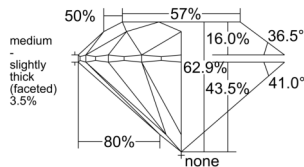

GIA®

FACSIMILE

GIA REPORT 7536387221

Verify this report at GIA.edu

GIA NATURAL DIAMOND DOSSIER®

September 12, 2025
GIA Report Number 7536387221
Shape and Cutting Style ..... Round Brilliant
Measurements ..... 4.92 - 4.93 x 3.10 mm

GRADING RESULTS

Carat Weight ..... 0.46 carat
Color Grade ..... D
Clarity Grade VVS2
Cut Grade ..... Excellent

ADDITIONAL GRADING INFORMATION

Polish ..... Excellent
Symmetry ..... Excellent
Fluorescence ..... None
Clarity Characteristics..... Needle, Cloud, Pinpoint
Inscription(s): GIA 7536387221

PROPORTIONS

GRADING SCALES

GIA COLOR SCALE

COLORLESS	D
	E
	F
	G
	H
	I
	J
NEAR COLORLESS	K
	L
Faint	M
	N
	O
	P
	Q
	R
	S
	T
	U
	V
	W
	X
	Y
Light	Z

GIA CLARITY SCALE

FLAWLESS	INTERNAL FLAWLESS	
		FLAWLESS
VERY VERY SLIGHTLY INCLUDED	VVS₁	
	VVS₂	
VERY SLIGHTLY INCLUDED	VS₁	
	VS₂	
SLIGHTLY INCLUDED	SI₁	
	SI₂	
INCLUDED	I₁	
	I₂	
	I₃	

GIA CUT SCALE

EXCELLENT
VERY GOOD
GOOD
FAIR
POOR