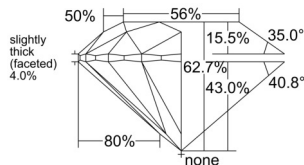

GIA®

FACSIMILE

GIA REPORT

7536386611

Verify this report at GIA.edu

GIA NATURAL DIAMOND DOSSIER®

September 11, 2025
GIA Report Number 7536386611
Shape and Cutting Style ..... Round Brilliant
Measurements ..... 4.79 - 4.81 x 3.01 mm

GRADING RESULTS

Carat Weight ..... 0.43 carat
Color Grade ..... E
Clarity Grade VVS2
Cut Grade ..... Excellent

ADDITIONAL GRADING INFORMATION

Polish ..... Excellent
Symmetry ..... Excellent
Fluorescence ..... None
Clarity Characteristics ..... Pinpoint, Cloud
Inscription(s): GIA 7536386611

PROPORTIONS

Profile to actual proportions

GRADING SCALES

GIA COLOR SCALE

COLORLESS	D
	E
	F
	G
	H
	I
	J
NEAR COLORLESS	K
	L
FAIN	M
	N
	O
	P
VERY LIGHT	Q
	R
	S
	T
	U
	V
	W
	X
	Y
LIGHT	Z

GIA CLARITY SCALE

GIA CUT SCALE

EXCELLENT	VERY GOOD	GOOD	FAIR	POOR	GIA CUT SCALE	
						EXCELLENT
VERY GOOD	GOOD	FAIR	POOR	GIA CUT SCALE		
					VERY GOOD	
GOOD	FAIR	POOR	GIA CUT SCALE			
				GOOD		
FAIR	POOR	GIA CUT SCALE				
			FAIR			
POOR	GIA CUT SCALE					
		POOR