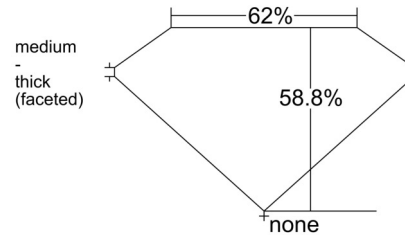

GIA NATURAL DIAMOND GRADING REPORT

September 16, 2025  
 GIA Report Number ..... 7536376530  
 Shape and Cutting Style ..... Oval Brilliant  
 Measurements ..... 8.31 x 5.38 x 3.16 mm

GRADING RESULTS

Carat Weight ..... 0.91 carat  
 Color Grade ..... H  
 Clarity Grade ..... VS1

ADDITIONAL GRADING INFORMATION

Polish ..... Very Good  
 Symmetry ..... Excellent  
 Fluorescence ..... None  
 Inscription(s): GIA 7536376530  
**Comments:** Pinpoints are not shown.

PROPORTIONS

Profile not to actual proportions

CLARITY CHARACTERISTICS

KEY TO SYMBOLS\*

-  Cloud
-  Feather
-  Cavity
-  Needle

\* Red symbols denote internal characteristics (inclusions). Green or black symbols denote external characteristics (blemishes). Diagram is an approximate representation of the diamond, and symbols shown indicate type, position, and approximate size of clarity characteristics. All clarity characteristics may not be shown. Details of finish are not shown.