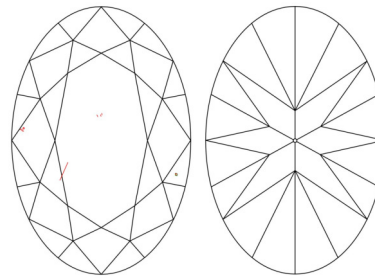

GIA NATURAL DIAMOND GRADING REPORT

September 16, 2025  
 GIA Report Number ..... 7536376530  
 Shape and Cutting Style ..... Oval Brilliant  
 Measurements ..... 8.31 x 5.38 x 3.16 mm

GRADING RESULTS

Carat Weight ..... 0.91 carat  
 Color Grade ..... H  
 Clarity Grade ..... VS1

ADDITIONAL GRADING INFORMATION

Polish ..... Very Good  
 Symmetry ..... Excellent  
 Fluorescence ..... None  
 Inscription(s): GIA 7536376530  
**Comments:** Pinpoints are not shown.

PROPORTIONS

Profile not to actual proportions

CLARITY CHARACTERISTICS

KEY TO SYMBOLS\*

-  Cloud
-  Feather
-  Cavity
-  Needle

\* Red symbols denote internal characteristics (inclusions). Green or black symbols denote external characteristics (blemishes). Diagram is an approximate representation of the diamond, and symbols shown indicate type, position, and approximate size of clarity characteristics. All clarity characteristics may not be shown. Details of finish are not shown.