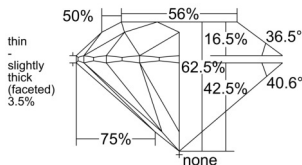

GIA®

FACSIMILE

GIA REPORT 7536363035

Verify this report at GIA.edu

GIA NATURAL DIAMOND DOSSIER®

September 09, 2025
GIA Report Number 7536363035
Shape and Cutting Style ..... Round Brilliant
Measurements ..... 4.85 - 4.87 x 3.04 mm

GRADING RESULTS

Carat Weight ..... 0.44 carat
Color Grade ..... E
Clarity Grade VS1
Cut Grade ..... Excellent

ADDITIONAL GRADING INFORMATION

Polish ..... Excellent
Symmetry ..... Excellent
Fluorescence ..... Medium Blue
Clarity Characteristics..... Crystal, Pinpoint
Inscription(s): GIA 7536363035

PROPORTIONS

GRADING SCALES

GIA
COLOR
SCALE

COLORLESS	D
	E
	F
	G
	H
	I
NEAR COLORLESS	J
	K
	L
FAIN	M
	N
	O
	P
VERY LIGHT	Q
	R
	S
	T
	U
	V
	W
	X
	Y
LIGHT	Z

GIA
CLARITY
SCALE

VERY VERY SLIGHTLY INCLUDED	FLAWLESS
	INTERNALLY FLAWLESS
VERY SLIGHTLY INCLUDED	VVS₁
	VVS₂
SLIGHTLY INCLUDED	VS₁
	VS₂
INCLUDED	SI₁
	SI₂
	I₁
	I₂
	I₃

GIA
CUT
SCALE

EXCELLENT
VERY GOOD
GOOD
FAIR
POOR