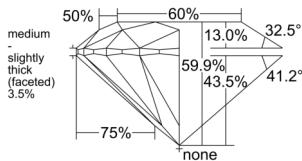

GIA®

FACSIMILE

GIA REPORT 7536361968

Verify this report at GIA.edu

GIA NATURAL DIAMOND DOSSIER®

September 17, 2025
GIA Report Number 7536361968
Shape and Cutting Style ..... Round Brilliant
Measurements ..... 5.45 - 5.49 x 3.28 mm

GRADING RESULTS

Carat Weight ..... 0.60 carat
Color Grade I
Clarity Grade S11
Cut Grade ..... Excellent

ADDITIONAL GRADING INFORMATION

Polish ..... Excellent
Symmetry ..... Excellent
Fluorescence ..... None
Clarity Characteristics ..... Cloud, Feather
Inscription(s): GIA 7536361968

PROPORTIONS

Profile to actual proportions