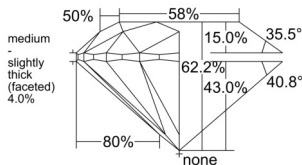

GIA®

FACSIMILE

GIA REPORT 7536279474

Verify this report at GIA.edu

GIA NATURAL DIAMOND DOSSIER®

September 02, 2025
GIA Report Number **7536279474**
Shape and Cutting Style ..... **Round Brilliant**
Measurements ..... **5.46 - 5.50 x 3.41 mm**

GRADING RESULTS

Carat Weight ..... **0.64 carat**
Color Grade ..... **D**
Clarity Grade ..... **Internally Flawless**
Cut Grade ..... **Excellent**

ADDITIONAL GRADING INFORMATION

Polish ..... **Excellent**
Symmetry ..... **Excellent**
Fluorescence ..... **Strong Blue**
Clarity Characteristics... **Surface Graining, Minor Details of Polish**
Inspection(s): **GIA 7536279474**

PROPORTIONS

GRADING SCALES

GIA COLOR SCALE

COLORLESS	D
	E
	F
	G
	H
	I
	J
NEAR COLORLESS	K
	L
Faint	M
	N
	O
	P
Very Light	R
	S
	T
	U
	V
Light	W
	X
	Y
	Z

GIA CLARITY SCALE

FLAWLESS	INTERNAL FLAWLESS	
		EXCELLENT
VERY VERY SLIGHTLY INCLUDED	VVS₁	VERY GOOD
VERY SLIGHTLY INCLUDED	VVS₂	
SLIGHTLY INCLUDED	VS₁	GOOD
	VS₂	
INCLUDED	SI₁	FAIR
	SI₂	
	I₁	
INCLUDED	I₂	POOR
	I₃	

GIA CUT SCALE

EXCELLENT
VERY GOOD
GOOD
FAIR
POOR