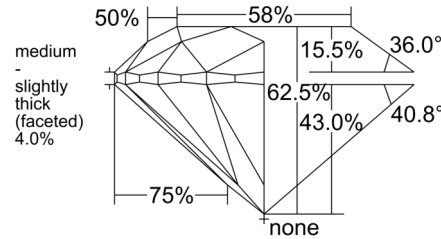

### GRADING RESULTS

Carat Weight ..... 1.13 carat

Color Grade ..... H

Clarity Grade ..... VS2

Cut Grade ..... Excellent

### PROPORTIONS

Profile to actual proportions