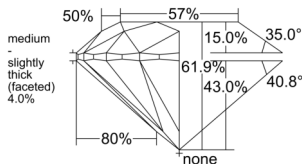

GIA®

FACSIMILE

GIA REPORT 7536236871

Verify this report at GIA.edu

GIA NATURAL DIAMOND DOSSIER®

September 01, 2025
GIA Report Number 7536236871
Shape and Cutting Style ..... Round Brilliant
Measurements ..... 3.98 - 4.00 x 2.47 mm

GRADING RESULTS

Carat Weight ..... 0.24 carat
Color Grade ..... D
Clarity Grade VS2
Cut Grade ..... Excellent

ADDITIONAL GRADING INFORMATION

Polish ..... Excellent
Symmetry ..... Excellent
Fluorescence ..... Faint
Clarity Characteristics ..... Feather, Crystal
Inscription(s): GIA 7536236871

PROPORTIONS

GRADING SCALES

GIA COLOR SCALE

COLORLESS	D
	E
	F
	G
	H
	I
	J
NEAR COLORLESS	K
	L
	M
Faint	N
	O
	P
	Q
Very Light	R
	S
	T
	U
	V
	W
	X
	Y
Light	Z

GIA CLARITY SCALE

FLAWLESS	INTERNAL FLAWLESS	
		FLAWLESS
VERY VERY SLIGHTLY INCLUDED	VVS₁	
	VVS₂	
VERY SLIGHTLY INCLUDED	VS₁	
	VS₂	
SLIGHTLY INCLUDED	SI₁	
	SI₂	
INCLUDED	I₁	
	I₂	
	I₃	

GIA CUT SCALE

EXCELLENT
VERY GOOD
GOOD
FAIR
POOR