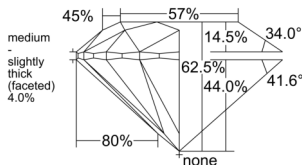

GIA®

FACSIMILE

GIA NATURAL DIAMOND DOSSIER®

August 26, 2025
GIA Report Number 7536232103
Shape and Cutting Style ..... Round Brilliant
Measurements ..... 5.49 - 5.51 x 3.43 mm

GRADING RESULTS

Carat Weight ..... 0.63 carat
Color Grade ..... H
Clarity Grade VS1
Cut Grade ..... Excellent

ADDITIONAL GRADING INFORMATION

Polish ..... Excellent
Symmetry ..... Excellent
Fluorescence ..... None
Clarity Characteristics..... Crystal, Cloud, Needle, Pinpoint
Inspection(s): GIA 7536232103

GIA REPORT 7536232103

Verify this report at GIA.edu

PROPORTIONS

Profile to actual proportions