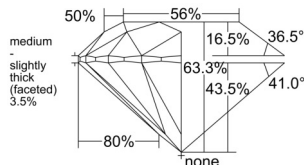

GIA®

FACSIMILE

GIA REPORT

7536166251

Verify this report at GIA.edu

GIA NATURAL DIAMOND DOSSIER®

August 20, 2025
GIA Report Number 7536166251
Shape and Cutting Style ..... Round Brilliant
Measurements ..... 5.96 - 5.99 x 3.78 mm

GRADING RESULTS

Carat Weight ..... 0.83 carat
Color Grade ..... D
Clarity Grade VS1
Cut Grade ..... Excellent

ADDITIONAL GRADING INFORMATION

Polish ..... Excellent
Symmetry ..... Excellent
Fluorescence ..... None
Clarity Characteristics ..... Crystal, Pinpoint
Inscription(s): GIA 7536166251

PROPORTIONS

Profile to actual proportions