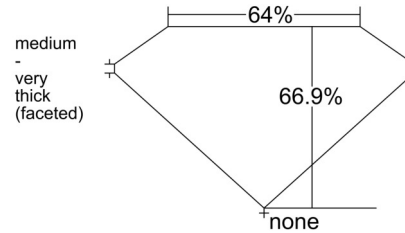

GIA NATURAL DIAMOND GRADING REPORT

August 19, 2025
GIA Report Number 7536156860
Shape and Cutting Style Cushion Modified Brilliant
Measurements 8.65 x 6.65 x 4.45 mm

GRADING RESULTS

Carat Weight 2.01 carat
Color Grade K
Clarity Grade SI1

ADDITIONAL GRADING INFORMATION

Polish Very Good
Symmetry Excellent
Fluorescence Medium Blue
Inscription(s): GIA 7536156860
Comments: Pinpoints are not shown.

PROPORTIONS

Profile not to actual proportions

CLARITY CHARACTERISTICS

KEY TO SYMBOLS*

- Crystal
- ~ Feather
- ▲ Indented Natural
- △ Natural

* Red symbols denote internal characteristics (inclusions). Green or black symbols denote external characteristics (blemishes). Diagram is an approximate representation of the diamond, and symbols shown indicate type, position, and approximate size of clarity characteristics. All clarity characteristics may not be shown. Details of finish are not shown.