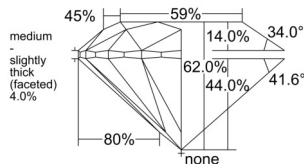

GIA®

FACSIMILE

GIA REPORT 7536146319

Verify this report at GIA.edu

GIA NATURAL DIAMOND DOSSIER®

August 19, 2025
GIA Report Number 7536146319
Shape and Cutting Style ..... Round Brilliant
Measurements ..... 5.19 - 5.21 x 3.22 mm

GRADING RESULTS

Carat Weight ..... 0.53 carat
Color Grade ..... G
Clarity Grade VS1
Cut Grade ..... Excellent

ADDITIONAL GRADING INFORMATION

Polish ..... Excellent
Symmetry ..... Excellent
Fluorescence ..... None
Clarity Characteristics..... Feather, Needle, Pinpoint, Cloud
Inscription(s): GIA 7536146319

PROPORTIONS

Profile to actual proportions