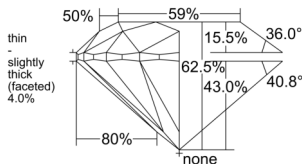

GIA®

FACSIMILE

GIA REPORT 7536110533

Verify this report at GIA.edu

GIA NATURAL DIAMOND DOSSIER®

August 12, 2025
GIA Report Number 7536110533
Shape and Cutting Style ..... Round Brilliant
Measurements ..... 5.01 - 5.06 x 3.15 mm

GRADING RESULTS

Carat Weight ..... 0.50 carat
Color Grade ..... F
Clarity Grade VVS1
Cut Grade ..... Excellent

ADDITIONAL GRADING INFORMATION

Polish ..... Excellent
Symmetry ..... Very Good
Fluorescence ..... None
Clarity Characteristics..... Internal Graining, Indented Natural, Feather

Inscription(s): GIA 7536110533

PROPORTIONS

Profile to actual proportions