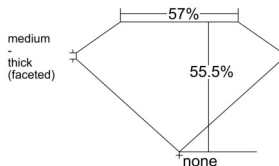

GIA®

FACSIMILE

GIA REPORT

7536076267

Verify this report at GIA.edu

GIA NATURAL DIAMOND DOSSIER®

August 08, 2025
GIA Report Number 7536076267
Shape and Cutting Style ..... Heart Brilliant
Measurements ..... 4.96 x 5.78 x 3.21 mm

GRADING RESULTS

Carat Weight ..... 0.52 carat
Color Grade ..... E
Clarity Grade VVS2

ADDITIONAL GRADING INFORMATION

Polish ..... Excellent
Symmetry ..... Excellent
Fluorescence ..... None
Clarity Characteristics ..... Needle, Pinpoint, Feather
Inscription(s): GIA 7536076267

PROPORTIONS

Profile not to actual proportions

GRADING SCALES

GIA COLOR SCALE		GIA CLARITY SCALE			
COLORLESS	D	VERY VERY SLIGHTLY INCLUDED	FLAWLESS		
	E		INTERNALLY FLAWLESS		
	F	VERY SLIGHTLY INCLUDED	VVS₁		
	G		VVS₂		
	H		VS₁		
	NEAR COLORLESS	I	SLIGHTLY INCLUDED	VS₂	
		J		SI₁	
		FAINT	K	INCLUDED	SI₂
			L		I₁
			M		I₂
VERT LIGHT	N	Z	I₃		
	O				
	P				
	Q				
	R				
LIGHT	S				
	T				
	U				
	V				
	W				
X					
Y					
Z