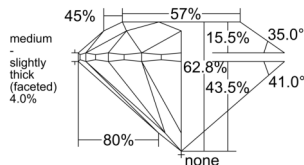

GIA®

FACSIMILE

GIA REPORT

7536069166

Verify this report at GIA.edu

GIA NATURAL DIAMOND DOSSIER®

August 08, 2025
GIA Report Number 7536069166
Shape and Cutting Style ..... Round Brilliant
Measurements ..... 5.32 - 5.35 x 3.35 mm

GRADING RESULTS

Carat Weight ..... 0.59 carat
Color Grade ..... G
Clarity Grade VS1
Cut Grade ..... Excellent

ADDITIONAL GRADING INFORMATION

Polish ..... Excellent
Symmetry ..... Excellent
Fluorescence ..... None
Clarity Characteristics ..... Cloud, Feather, Needle
Inscription(s): GIA 7536069166

PROPORTIONS

Profile to actual proportions