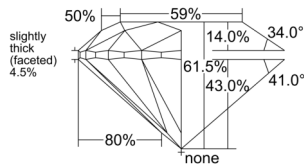

GIA®

FACSIMILE

GIA REPORT

7536058695

Verify this report at GIA.edu

GIA NATURAL DIAMOND DOSSIER®

August 07, 2025

GIA Report Number 7536058695

Shape and Cutting Style ..... Round Brilliant

Measurements ..... 4.39 - 4.41 x 2.71 mm

GRADING RESULTS

Carat Weight ..... 0.32 carat

Color Grade ..... E

Clarity Grade VS1

Cut Grade ..... Excellent

ADDITIONAL GRADING INFORMATION

Polish ..... Excellent

Symmetry ..... Excellent

Fluorescence ..... None

Clarity Characteristics ..... Cloud, Pinpoint

Inscription(s): GIA 7536058695

PROPORTIONS

Profile to actual proportions

GRADING SCALES

GIA COLOR SCALE

COLORLESS	D
	E
	F
	G
	H
	I
	J
NEAR COLORLESS	K
	L
Faint	M
	N
	O
	P
	Q
	R
	S
	T
	U
	V
	W
	X
	Y
Light	Z

GIA CLARITY SCALE

FLAWLESS	INTERNAL FLAWLESS	
		EXCELLENT
VERY VERY SLIGHTLY INCLUDED	VVS₁	
VERY SLIGHTLY INCLUDED	VVS₂	
SLIGHTLY INCLUDED	VS₁	
	VS₂	
INCLUDED	SI₁	
	SI₂	
FAIR	I₁	
	I₂	
	I₃	
POOR		

GIA CUT SCALE

EXCELLENT
VERY GOOD
GOOD
FAIR
POOR