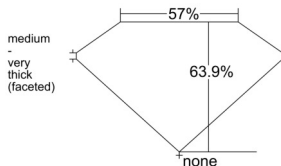

GIA®

FACSIMILE

GIA REPORT 7533994029

Verify this report at GIA.edu

GIA NATURAL DIAMOND DOSSIER®

November 17, 2025
GIA Report Number 7533994029
Shape and Cutting Style ..... Heart Brilliant
Measurements ..... 5.24 x 6.06 x 3.87 mm

GRADING RESULTS

Carat Weight ..... 0.72 carat
Color Grade ..... G
Clarity Grade VVS1

ADDITIONAL GRADING INFORMATION

Polish ..... Excellent
Symmetry ..... Very Good
Fluorescence ..... None
Clarity Characteristics ..... Pinpoint, Feather
Inscription(s): GIA 7533994029

PROPORTIONS

Profile not to actual proportions

GRADING SCALES

GIA COLOR SCALE		GIA CLARITY SCALE			
COLORLESS	D	VERY VERY SLIGHTLY INCLUDED	FLAWLESS		
	E		INTERNALLY FLAWLESS		
	F		VVS₁		
	NEAR COLORLESS	G	VERY SLIGHTLY INCLUDED	VVS₂	
		H		VS₁	
		FANT	I	SLIGHTLY INCLUDED	VS₂
			J		SI₁
	LIGHT	K	INCLUDED	SI₂	
		L		I₁	
		M		I₂	
VERY LIGHT		N	INCLUDED	I₃	
		O			
P					
Q					
R					
S					
T					
U					
V					
W					
X					
Y					
Z