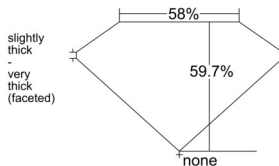

GIA®

FACSIMILE

GIA REPORT 7533990063

Verify this report at GIA.edu

GIA NATURAL DIAMOND DOSSIER®

November 12, 2025
GIA Report Number 7533990063
Shape and Cutting Style ..... Heart Brilliant
Measurements ..... 5.93 x 6.65 x 3.97 mm

GRADING RESULTS

Carat Weight ..... 0.91 carat
Color Grade ..... J
Clarity Grade VVS1

ADDITIONAL GRADING INFORMATION

Polish ..... Excellent
Symmetry ..... Excellent
Fluorescence ..... Faint
Clarity Characteristics ..... Pinpoint
Inscription(s): GIA 7533990063

PROPORTIONS

Profile not to actual proportions

GRADING SCALES

GIA COLOR SCALE		GIA CLARITY SCALE			
COLORLESS	D	VERY VERY SLIGHTLY INCLUDED	FLAWLESS		
	E		INTERNALLY FLAWLESS		
	F		VVS₁		
	NEAR COLORLESS	G	VERY SLIGHTLY INCLUDED	VVS₂	
		H		VS₁	
		FAINT	I	SLIGHTLY INCLUDED	VS₂
			J		SI₁
	K		SI₂		
	LIGHT		L	INCLUDED	I₁
		M	I₂		
N		I₃			
O					
P					
Q					
R					
S					
T					
U					
V					
W					
X					
Y					
Z