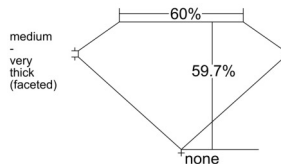

GIA®

FACSIMILE

GIA REPORT 7533970446

Verify this report at gia.edu

GIA NATURAL DIAMOND DOSSIER®

November 11, 2025
GIA Report Number 7533970446
Shape and Cutting Style ..... Heart Brilliant
Measurements ..... 4.75 x 5.48 x 3.28 mm

GRADING RESULTS

Carat Weight ..... 0.51 carat
Color Grade ..... E
Clarity Grade VS2

ADDITIONAL GRADING INFORMATION

Polish ..... Excellent
Symmetry ..... Excellent
Fluorescence ..... None
Clarity Characteristics..... Crystal, Feather, Cloud
Inscription(s): GIA 7533970446

PROPORTIONS

Profile not to actual proportions

GRADING SCALES

GIA COLOR SCALE		GIA CLARITY SCALE			
COLORLESS	D	VERY VERY SLIGHTLY INCLUDED	FLAWLESS		
	E		INTERNALLY FLAWLESS		
	F	VERY SLIGHTLY INCLUDED	VVS₁		
	G		VVS₂		
	H		VS₁		
	NEAR COLORLESS	I	SLIGHTLY INCLUDED	VS₂	
		J		SI₁	
		FAINT	K	INCLUDED	SI₂
			L		I₁
			M		I₂
VERT LIGHT	N	INCLUDED	I₃		
	O				
	P				
	Q				
	R				
LIGHT	S				
	T				
	U				
	V				
	W				
X					
Y					
Z