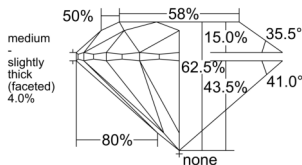

GIA®

FACSIMILE

GIA REPORT

7533968205

Verify this report at GIA.edu

GIA NATURAL DIAMOND DOSSIER®

November 12, 2025
GIA Report Number 7533968205
Shape and Cutting Style ..... Round Brilliant
Measurements ..... 5.38 - 5.42 x 3.37 mm

GRADING RESULTS

Carat Weight ..... 0.61 carat
Color Grade ..... F
Clarity Grade VVS1
Cut Grade ..... Excellent

ADDITIONAL GRADING INFORMATION

Polish ..... Excellent
Symmetry ..... Excellent
Fluorescence ..... Medium Blue
Clarity Characteristics ..... Pinpoint, Feather
Inscription(s): GIA 7533968205

PROPORTIONS

Profile to actual proportions

GRADING SCALES

GIA COLOR SCALE

COLOURESS	D
	E
	F
	G
	H
	I
	J
NEAR COLOURESS	K
	L
FAIN	M
	N
	O
	P
VERY LIGHT	Q
	R
	S
	T
	U
	V
	W
	X
	Y
LIGHT	Z

GIA CLARITY SCALE

FLAWLESS	VERY VERY SLIGHTLY INCLUDED	VS₁	VS₂	VS₁	VS₂	SI₁	SI₂	I₁	I₂	I₃		
											FLAWLESS	INTERNALLY FLAWLESS

GIA CUT SCALE

EXCELLENT
VERY GOOD
GOOD
FAIR
POOR