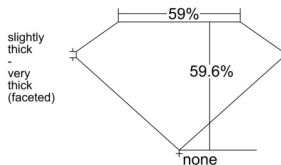

GIA®

FACSIMILE

GIA REPORT 7533959571

Verify this report at GIA.edu

GIA NATURAL DIAMOND DOSSIER®

November 11, 2025
GIA Report Number 7533959571
Shape and Cutting Style ..... Heart Brilliant
Measurements ..... 5.25 x 6.15 x 3.67 mm

GRADING RESULTS

Carat Weight ..... 0.70 carat
Color Grade I
Clarity Grade VS1

ADDITIONAL GRADING INFORMATION

Polish ..... Very Good
Symmetry ..... Excellent
Fluorescence ..... Faint
Clarity Characteristics..... Crystal, Feather, Pinpoint
Inscription(s): GIA 7533959571

PROPORTIONS

Profile not to actual proportions

GRADING SCALES

GIA COLOR SCALE		GIA CLARITY SCALE			
COLORLESS	D	VERY VERY SLIGHTLY INCLUDED	FLAWLESS		
	E		INTERNALLY FLAWLESS		
	F	VERY SLIGHTLY INCLUDED	VVS₁		
	G		VVS₂		
	H		VS₁		
	NEAR COLORLESS	I	SLIGHTLY INCLUDED	VS₂	
		J		SI₁	
		FAINT	K	INCLUDED	I₁
			L		I₂
			M		I₃
VERT LIGHT	N				
	O				
	P				
	Q				
	R				
	S				
	T				
LIGHT	U				
	V				
	W				
	X				
Y					
Z