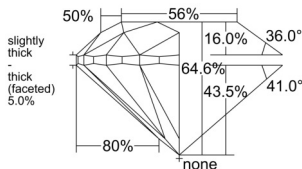

GIA®

FACSIMILE

GIA REPORT 7533950437

Verify this report at GIA.edu

GIA NATURAL DIAMOND DOSSIER®

November 07, 2025
GIA Report Number 7533950437
Shape and Cutting Style ..... Round Brilliant
Measurements ..... 5.53 - 5.57 x 3.58 mm

GRADING RESULTS

Carat Weight ..... 0.70 carat
Color Grade ..... E
Clarity Grade VVS2
Cut Grade ..... Very Good

ADDITIONAL GRADING INFORMATION

Polish ..... Excellent
Symmetry ..... Very Good
Fluorescence ..... Medium Blue
Clarity Characteristics..... Pinpoint, Feather
Inscription(s): GIA 7533950437

PROPORTIONS

Profile to actual proportions