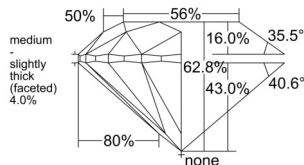

GIA®

FACSIMILE

GIA REPORT

7533943666

Verify this report at GIA.edu

GIA NATURAL DIAMOND DOSSIER®

November 10, 2025
GIA Report Number 7533943666
Shape and Cutting Style ..... Round Brilliant
Measurements ..... 5.02 - 5.05 x 3.16 mm

GRADING RESULTS

Carat Weight ..... 0.50 carat
Color Grade ..... D
Clarity Grade VVS1
Cut Grade ..... Excellent

ADDITIONAL GRADING INFORMATION

Polish ..... Excellent
Symmetry ..... Excellent
Fluorescence ..... Medium Blue
Clarity Characteristics ..... Pinpoint
Inscription(s): GIA 7533943666

PROPORTIONS

Profile to actual proportions

GRADING SCALES

GIA COLOR SCALE

COLOURLESS	D
	E
	F
	G
	H
	I
	J
NEAR COLOURLESS	K
	L
FAIN	M
	N
	O
	P
VERY LIGHT	Q
	R
	S
	T
	U
	V
	W
	X
	Y
LIGHT	Z

GIA CLARITY SCALE

FLAWLESS	VERY VERY SLIGHTLY INCLUDED	VVS₁	VVS₂	VS₁	VS₂	SI₁	SI₂	I₁	I₂	I₃	
											INTERNALLY FLAWLESS

GIA CUT SCALE

EXCELLENT
VERY GOOD
GOOD
FAIR
POOR