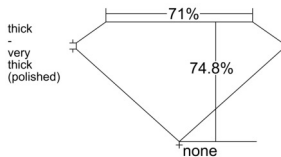

GIA®

FACSIMILE

GIA REPORT 7533930802

Verify this report at GIA.edu

GIA NATURAL DIAMOND DOSSIER®

November 07, 2025
GIA Report Number 7533930802
Shape and Cutting Style ..... Square Modified Brilliant
Measurements ..... 4.92 x 4.91 x 3.67 mm

GRADING RESULTS

Carat Weight ..... 0.80 carat
Color Grade ..... G
Clarity Grade VVS1

ADDITIONAL GRADING INFORMATION

Polish ..... Excellent
Symmetry ..... Excellent
Fluorescence ..... Faint
Clarity Characteristics ..... Feather
Inscription(s): GIA 7533930802

PROPORTIONS

Profile not to actual proportions

GRADING SCALES

GIA COLOR SCALE		GIA CLARITY SCALE			
COLORLESS	D	VERY VERY SLIGHTLY INCLUDED	FLAWLESS		
	E		INTERNALLY FLAWLESS		
	F	VERY SLIGHTLY INCLUDED	VVS₁		
	G		VVS₂		
	H		VS₁		
	NEAR COLORLESS	I	SLIGHTLY INCLUDED	VS₂	
		J		SI₁	
		FAINT	K	INCLUDED	SI₂
			L		I₁
			M		I₂
VERT LIGHT	N	LIGHT	I₃		
	O				
	P				
	Q				
	R				
	S