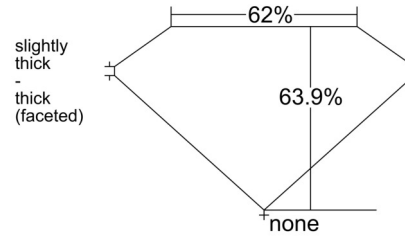

GIA NATURAL DIAMOND GRADING REPORT

November 07, 2025
 GIA Report Number 7533928186
 Shape and Cutting Style Oval Brilliant
 Measurements 8.86 x 6.34 x 4.05 mm

GRADING RESULTS

Carat Weight 1.50 carat
 Color Grade K
 Clarity Grade SI1

ADDITIONAL GRADING INFORMATION

Polish Excellent
 Symmetry Excellent
 Fluorescence Faint
 Inscription(s): GIA 7533928186

Comments: Pinpoints are not shown. Surface graining is not shown.

PROPORTIONS

Profile not to actual proportions

CLARITY CHARACTERISTICS

KEY TO SYMBOLS*

- Crystal
- ~ Feather
- \\ Needle

* Red symbols denote internal characteristics (inclusions). Green or black symbols denote external characteristics (blemishes). Diagram is an approximate representation of the diamond, and symbols shown indicate type, position, and approximate size of clarity characteristics. All clarity characteristics may not be shown. Details of finish are not shown.