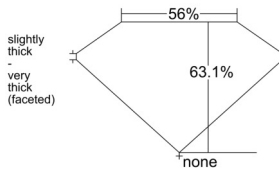

GIA®

FACSIMILE

GIA REPORT 7533922406

Verify this report at GIA.edu

GIA NATURAL DIAMOND DOSSIER®

November 11, 2025
GIA Report Number 7533922406
Shape and Cutting Style ..... Heart Brilliant
Measurements ..... 5.96 x 6.53 x 4.12 mm

GRADING RESULTS

Carat Weight ..... 0.90 carat
Color Grade ..... G
Clarity Grade VS2

ADDITIONAL GRADING INFORMATION

Polish ..... Excellent
Symmetry ..... Excellent
Fluorescence ..... None
Clarity Characteristics ..... Cloud
Inscription(s): GIA 7533922406

PROPORTIONS

Profile not to actual proportions

GRADING SCALES

GIA COLOR SCALE		GIA CLARITY SCALE		
COLORLESS	D	VERY VERY SLIGHTLY INCLUDED	FLAWLESS	
	E		INTERNALLY FLAWLESS	
	F	VERY SLIGHTLY INCLUDED	VVS₁	
	G		VVS₂	
	H		VS₁	
	NEAR COLORLESS	I	SLIGHTLY INCLUDED	VS₂
		J		SI₁
		K	INCLUDED	SI₂
		L		I₁
		M		I₂
FAINT		N	INCLUDED	I₃
		O		
		P		
	VERT LIGHT	Q		
		R		
		S		
T				
LIGHT	U			
	V			
	W			
	X			
Y				
Z