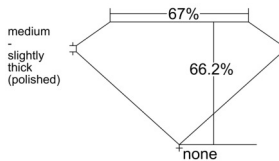

GIA®

FACSIMILE

GIA REPORT 7533901316

Verify this report at GIA.edu

GIA NATURAL DIAMOND DOSSIER®

November 06, 2025
GIA Report Number 7533901316
Shape and Cutting Style ..... **Cut-Cornered Rectangular Modified Brilliant**
Measurements ..... 5.54 x 4.10 x 2.71 mm

GRADING RESULTS

Carat Weight ..... 0.50 carat
Color Grade ..... E
Clarity Grade VS1

ADDITIONAL GRADING INFORMATION

Polish ..... Excellent
Symmetry ..... Excellent
Fluorescence ..... Medium Blue
Clarity Characteristics..... **Crystal, Feather, Needle, Pinpoint**
Inscription(s): GIA 7533901316

PROPORTIONS

Profile not to actual proportions

GRADING SCALES

GIA COLOR SCALE		GIA CLARITY SCALE			
COLORLESS	D	VERY VERY SLIGHTLY INCLUDED	FLAWLESS		
	E		INTERNALLY FLAWLESS		
	F	VERY SLIGHTLY INCLUDED	VVS₁		
	G		VVS₂		
	H		VS₁		
	NEAR COLORLESS	I	SLIGHTLY INCLUDED	VS₂	
		J		SI₁	
		FAINT	K	INCLUDED	SI₂
			L		I₁
			M		I₂
VERT LIGHT	N	LIGHT	I₃		
	O				
	P				
	Q				
	R