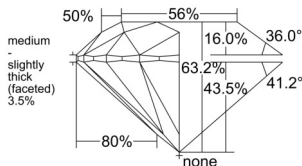

GIA®

FACSIMILE

GIA REPORT 7533887029

Verify this report at GIA.edu

GIA NATURAL DIAMOND DOSSIER®

November 04, 2025
GIA Report Number 7533887029
Shape and Cutting Style ..... Round Brilliant
Measurements ..... 5.68 - 5.70 x 3.60 mm

GRADING RESULTS

Carat Weight ..... 0.71 carat
Color Grade ..... E
Clarity Grade VS1
Cut Grade ..... Excellent

ADDITIONAL GRADING INFORMATION

Polish ..... Excellent
Symmetry ..... Excellent
Fluorescence ..... Medium Blue
Clarity Characteristics..... Crystal, Indented Natural
Inscription(s): GIA 7533887029

PROPORTIONS

GRADING SCALES

GIA COLOR SCALE

COLOURLESS	D
	E
	F
	G
	H
	I
	J
NEAR COLOURLESS	K
	L
Faint	M
	N
	O
	P
	Q
	R
	S
	T
	U
	V
	W
	X
	Y
Light	Z

GIA CLARITY SCALE

FLAWLESS	INTERNAL FLAWLESS	
		FLAWLESS
VERY VERY SLIGHTLY INCLUDED	VVS₁	
	VVS₂	
VERY SLIGHTLY INCLUDED	VS₁	
	VS₂	
SLIGHTLY INCLUDED	SI₁	
	SI₂	
INCLUDED	I₁	
	I₂	
	I₃	

GIA CUT SCALE

EXCELLENT
VERY GOOD
GOOD
FAIR
POOR