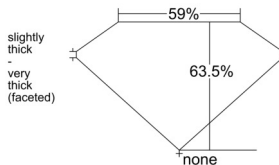

GIA®

FACSIMILE

GIA REPORT

7533865712

Verify this report at GIA.edu

GIA NATURAL DIAMOND DOSSIER®

November 05, 2025
GIA Report Number 7533865712
Shape and Cutting Style ..... Heart Brilliant
Measurements ..... 5.09 x 6.02 x 3.82 mm

GRADING RESULTS

Carat Weight ..... 0.70 carat
Color Grade ..... G
Clarity Grade VS1

ADDITIONAL GRADING INFORMATION

Polish ..... Excellent
Symmetry ..... Excellent
Fluorescence ..... None
Clarity Characteristics..... Crystal, Needle
Inscription(s): GIA 7533865712

PROPORTIONS

Profile not to actual proportions

GRADING SCALES

GIA COLOR SCALE		GIA CLARITY SCALE	
NEAR COLORLESS	D	VERY VERY SLIGHTLY INCLUDED	FLAWLESS
	E		INTERNALLY FLAWLESS
	F		VVS₁
	G		VVS₂
	H		VS₁
	I		VS₂
	J		SI₁
	K		SI₂
	L		I₁
	M		I₂
FAINT	N	SLIGHTLY INCLUDED	I₃
	O		
	P		
	Q		
VERT LIGHT	R	INCLUDED	
	S		
	T		
	U		
	V		
	W		
	X		
	Y		
LIGHT	Z