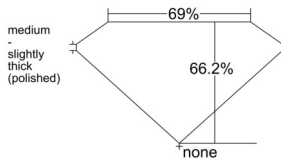

GIA®

FACSIMILE

GIA REPORT 7533840228

Verify this report at GIA.edu

GIA NATURAL DIAMOND DOSSIER®

October 31, 2025
GIA Report Number 7533840228
Shape and Cutting Style ..... Emerald Cut
Measurements ..... 5.94 x 4.24 x 2.81 mm

GRADING RESULTS

Carat Weight ..... 0.71 carat
Color Grade ..... E
Clarity Grade VS1

ADDITIONAL GRADING INFORMATION

Polish ..... Excellent
Symmetry ..... Very Good
Fluorescence ..... Faint
Clarity Characteristics..... Crystal, Pinpoint
Inscription(s): GIA 7533840228

PROPORTIONS

Profile not to actual proportions

GRADING SCALES

GIA COLOR SCALE		GIA CLARITY SCALE			
COLORLESS	D	VERY VERY SLIGHTLY INCLUDED	FLAWLESS		
	E		INTERNALLY FLAWLESS		
	F		VVS₁		
	G		VVS₂		
	NEAR COLORLESS		H	VERY SLIGHTLY INCLUDED	VS₁
			I		VS₂
	FAINT		J	SLIGHTLY INCLUDED	SI₁
			K		SI₂
			L		I₁
			M		I₂
VERY LIGHT		N	INCLUDED		I₃
		O			
P					
Q					
R					
LIGHT		S			
	T				
	U				
	V				
	W				
	X				
Y					
Z