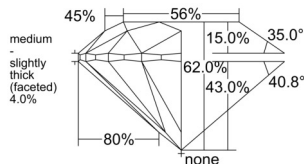

GIA®

FACSIMILE

GIA REPORT

7533764616

Verify this report at GIA.edu

GIA NATURAL DIAMOND DOSSIER®

October 16, 2025
GIA Report Number 7533764616
Shape and Cutting Style ..... Round Brilliant
Measurements ..... 5.19 - 5.21 x 3.22 mm

GRADING RESULTS

Carat Weight ..... 0.53 carat
Color Grade ..... G
Clarity Grade VVS1
Cut Grade ..... Excellent

ADDITIONAL GRADING INFORMATION

Polish ..... Excellent
Symmetry ..... Excellent
Fluorescence ..... None
Clarity Characteristics ..... Cloud
Inscription(s): GIA 7533764616

PROPORTIONS

Profile to actual proportions

GRADING SCALES

GIA COLOR SCALE

COLORED	D
	E
	F
	G
	H
	I
	J
NEAR COLORLESS	K
	L
Faint	M
	N
	O
	P
Very Light	Q
	R
	S
	T
	U
	V
Light	W
	X
	Y
	Z

GIA CLARITY SCALE

FLAWLESS	INTERNAL FLAWLESS	
		FLAWLESS
VERY VERY SLIGHTLY INCLUDED	VVS₁	
	VVS₂	
VERY SLIGHTLY INCLUDED	VS₁	
	VS₂	
SLIGHTLY INCLUDED	SI₁	
	SI₂	
INCLUDED	I₁	
	I₂	
	I₃	

GIA CUT SCALE

EXCELLENT
VERY GOOD
GOOD
FAIR
POOR