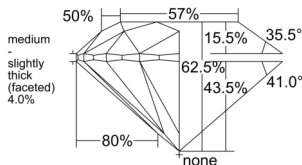

GIA®

FACSIMILE

GIA REPORT 7533744547

Verify this report at GIA.edu

GIA NATURAL DIAMOND DOSSIER®

October 15, 2025
GIA Report Number 7533744547
Shape and Cutting Style ..... Round Brilliant
Measurements ..... 5.15 - 5.18 x 3.23 mm

GRADING RESULTS

Carat Weight ..... 0.53 carat
Color Grade ..... E
Clarity Grade VVS1
Cut Grade ..... Excellent

ADDITIONAL GRADING INFORMATION

Polish ..... Excellent
Symmetry ..... Excellent
Fluorescence ..... None
Clarity Characteristics ..... Pinpoint, Feather
Inscription(s): GIA 7533744547

PROPORTIONS

Profile to actual proportions

GRADING SCALES

GIA COLOR SCALE

COLOREDNESS	D
	E
	F
	G
	H
	I
	J
NEAR COLORLESS	K
	L
Faint	M
	N
	O
	P
	Q
Very Light	R
	S
	T
	U
	V
	W
	X
	Y
Light	Z

GIA CLARITY SCALE

FLAWLESS	INTERNAL FLAWLESS	
		FLAWLESS
VERY VERY SLIGHTLY INCLUDED	VVS₁	
	VVS₂	
VERY SLIGHTLY INCLUDED	VS₁	
	VS₂	
SLIGHTLY INCLUDED	SI₁	
	SI₂	
INCLUDED	I₁	
	I₂	
	I₃	

GIA CUT SCALE

EXCELLENT
VERY GOOD
GOOD
FAIR
POOR